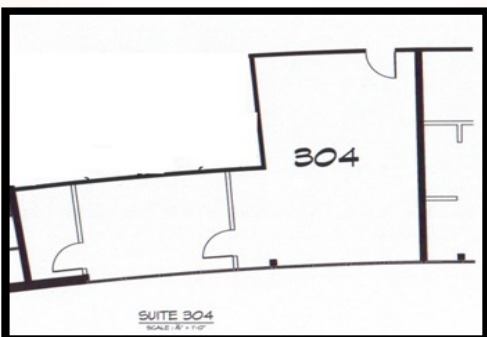

We at Sunburst Property Management pride ourselves in being Eastern Pennsylvania Commercial Real Estate Specialists. We manage commercial office space in the Lehigh Valley for over 30 years. Our commercial management and maintenance service provides you with the widest range of experience and the highest levels of prompt, courteous service.

* The Sunburst name is a recognized stamp of **RELIABILITY and QUALITY**—one with high visibility in the community.

* We're **LOCALLY OWNED and OPERATED**, so we understand our area's business conditions, resources, government and personality like no other company... which means we can serve our customers better.

* In everything we do, we strive to provide **SUPERIOR CUSTOMER SERVICE** and to surpass industry standards of integrity and fairness.

* Our foremost goal is to provide the best possible service. As such, the greatest accolades we can receive come from **SATISFIED CUSTOMERS**. We have been fortunate enough to get raves from our tenants, as well recognition from local businesses and organizations.

* For over 30 years, Sunburst has been growing, adding resources and expanding services—while still retaining **FRIENDLY, PERSONALIZED ATTENTION** in everything we do, from the smallest task to the largest project.

* Our staff of **QUALIFIED PROFESSIONALS** has provided personal, customized service in all facets of property management and maintenance since 1981. Sunburst's staff includes four full-time property managers, four licensed Pennsylvania real estate agents and a Pennsylvania broker of record. Our supervisory staff has over 75 years of combined experience and our maintenance staff has over 100 years of combined experience, offering you unmatched support in every aspect of property management and maintenance.